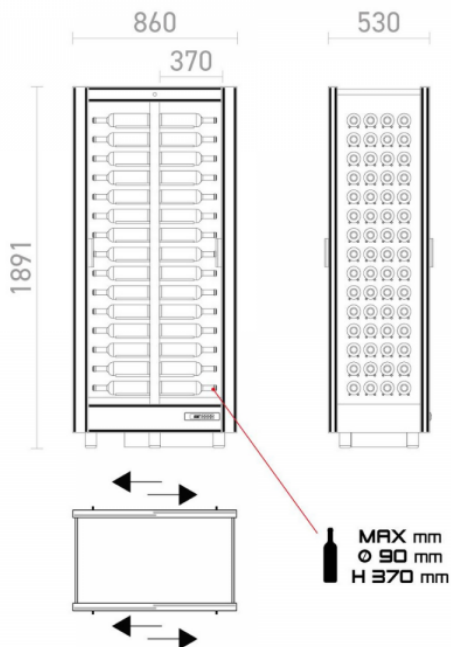

## refrigerated wine display case with glass sides

R3042

Style and design

Closing of keyed doors

White LED Lighting

Sliding doors

Various colours available as standard (Cherry, Natural, Wenge, White, Black)

Sober and elegant, this refrigerated wine display case keeps a deliberately minimalist and essential style: your bottles will not go unnoticed thanks to their horizontal arrangement.

## Technical Specifications

TYPE OF INSTALLATION	
MEASUREMENT DIMENSIONS (MM)	
FEET	
FINITION	
COLD	ventilated/satic
DOOR	
USEFUL CAPACITY (L)	
LIGHTING	LED
TEMPERATURE RANGE (°C)	
REFRIGERANT FLUID	R134A
WEIGHT	
MAXIMUM POWER	
THERMOSTAT (TEMPÉRATURE DE LA RÉSERVE FROID)	electronic