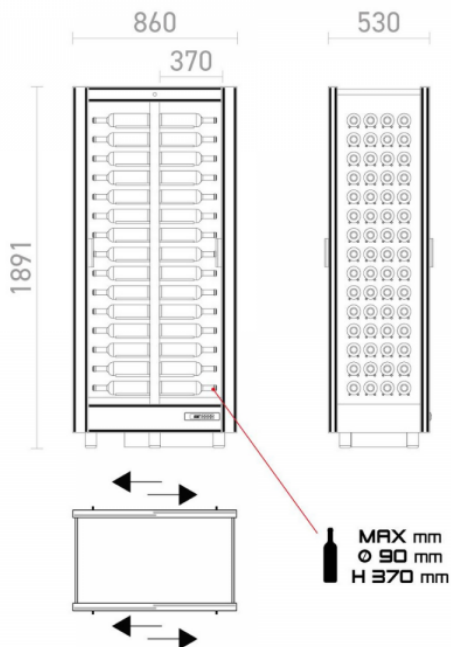

refrigerated wine display case with glass sides

R3042

Style and design

Closing of keyed doors

White LED Lighting

Sliding doors

Various colours available as standard (Cherry, Natural, Wenge, White, Black)

Sober and elegant, this refrigerated wine display case keeps a deliberately minimalist and essential style: your bottles will not go unnoticed thanks to their horizontal arrangement.

Technical Specifications

TYPE OF INSTALLATION	
MEASUREMENT DIMENSIONS (MM)	
FEET	
FINITION	
COLD	ventilated/satic
DOOR	
USEFUL CAPACITY (L)	
LIGHTING	LED
TEMPERATURE RANGE (°C)	
REFRIGERANT FLUID	R134A
WEIGHT	
MAXIMUM POWER	
THERMOSTAT (TEMPÉRATURE DE LA RÉSERVE FROID)	electronic