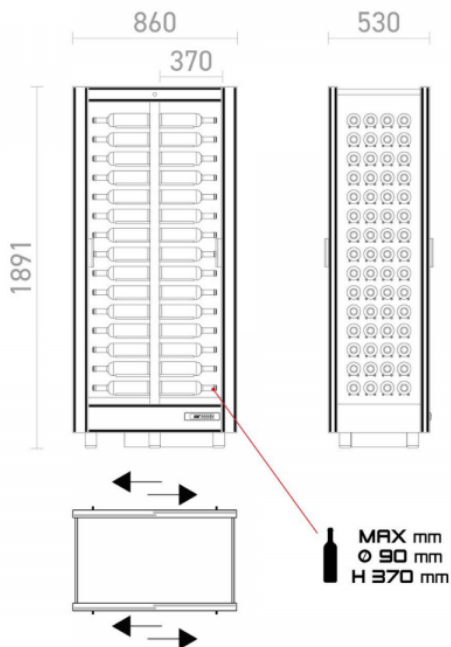

refrigerated wine display case with glass sides

R3042

Style and design

Closing of keyed doors

White LED Lighting

Sliding doors

Various colours available as standard (Cherry, Natural, Wenge, White, Black)

Sober and elegant, this refrigerated wine display case keeps a deliberately minimalist and essential style: your bottles will not go unnoticed thanks to their horizontal arrangement.

Technical Specifications

TYPE DE POSE	
DIMENSIONS (MM)	
PIEDS	
FINITION	
FROID	ventilated/satic
PORTE	
CAPACITE UTILE (L)	
ECLAIRAGE	LED
PLAGE DE TEMPERATURE (°C)	
FLUIDE FRIGORIGENE	R134A
POIDS	
PUISSANCE MAXIMUM	
THERMOSTAT (TEMPÉRATURE DE LA RÉSERVE FROID)	electronic