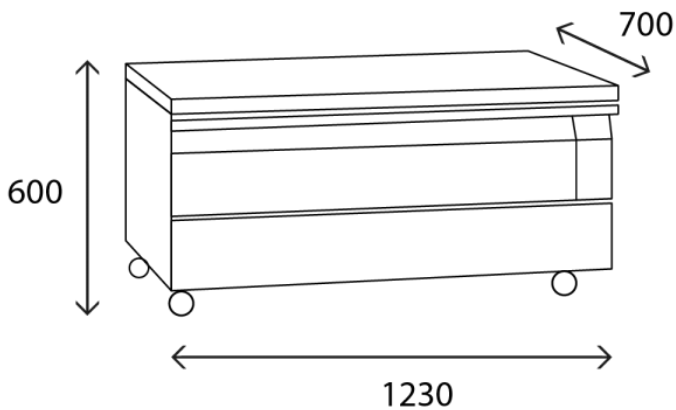

## opaque rear refrigerated wine display case

R2116

FRIONOR cooling or freezing drawer:

- Dual temperature
- Easily switchable at the touch of a button
- Large storage capacity / maximized storage space
- Ventilated cooling for rapid descent and uniform temperature
- Automatic defrost - Maximum load capacity per drawer: 60 kg

## Technical Specifications

TYPE DE POSE	
DIMENSIONS (MM)	
PIEDS	
FINITION	
NOMBRE BOUTEILLES (75CL) / CANNETTES PAR VITRINE	
FROID	Ventilated
CAPACITÉ UTILE (L)	
PLAGE DE TEMPERATURE (°C)	
FLUIDE FRIGORIGENE	R290
POIDS (KG)	
PUISSANCE (W)	
THERMOSTAT (TEMPÉRATURE DE LA RÉSERVE FROID)	electronic