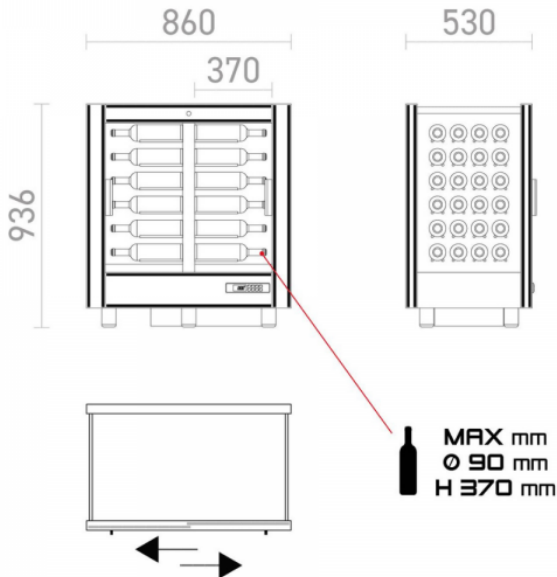

opaque rear refrigerated wine display case

R3043

Style and design

Closing of keyed doors

White LED Lighting

Sliding doors

Various colours available as standard (Cherry, Natural, Wenge, White, Black)

Sober and elegant, this refrigerated wine display case keeps a deliberately minimalist and essential style: your bottles will not go unnoticed thanks to their horizontal arrangement.

Technical Specifications

TYPE DE POSE	
DIMENSIONS (MM)	
PIEDS	
FINITION	
FROID	ventilated/satic
PORTE	
CAPACITE UTILE (L)	
ECLAIRAGE	LED
PLAGE DE TEMPERATURE (°C)	
FLUIDE FRIGORIGENE	R134A
POIDS	66
PUISSANCE MAXIMUM	
THERMOSTAT (TEMPÉRATURE DE LA RÉSERVE FROID)	electronic