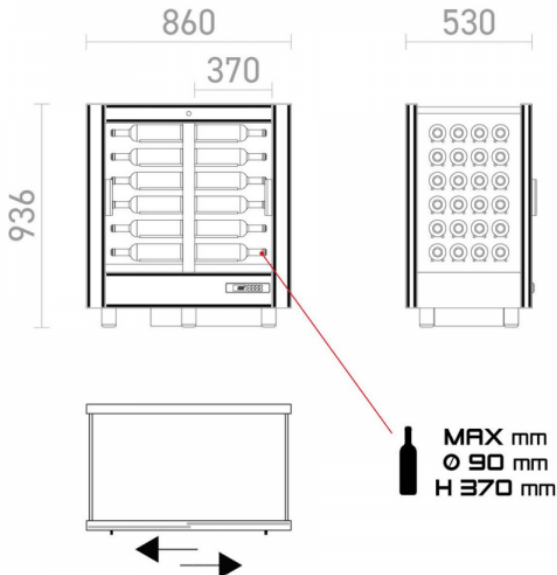

opaque rear refrigerated wine display case

R3043

Style and design

Closing of keyed doors

White LED Lighting

Sliding doors

Various colours available as standard (Cherry, Natural, Wenge, White, Black)

Sober and elegant, this refrigerated wine display case keeps a deliberately minimalist and essential style: your bottles will not go unnoticed thanks to their horizontal arrangement.

Technical Specifications

TYPE OF INSTALLATION	
MEASUREMENT DIMENSIONS (MM)	
FEET	
FINITION	
COLD	ventilated/satic
DOOR	
USEFUL CAPACITY (L)	
LIGHTING	LED
TEMPERATURE RANGE (°C)	
REFRIGERANT FLUID	R134A
WEIGHT	66
MAXIMUM POWER	
THERMOSTAT (TEMPÉRATURE DE LA RÉSERVE FROID)	electronic