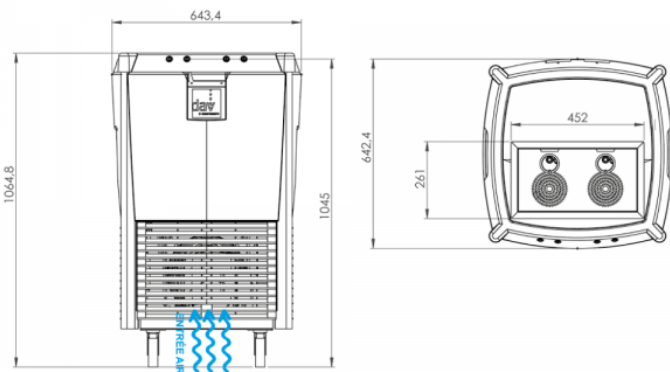

# NOMADE DOUBLE EVAPORATOR - BEER UP - DAV EQUIPMENTS

2 Drafts

D11232TBU

MADE IN FRANCE

Very robust: all-resin cabinet  
Transportable on wheels  
Equipped with 2 integrated carrying handles

Equipped with Beer-Up system:  
Easy: Automatic or manual filling from below the cup  
Quick and easy service accessible to the uninitiated  
Economic: Faster and more profitable  
Ecological: Washable and reusable glasses (about 500 uses)

No need to know how to draw beer: simply place the glass in the opening and the filler fills it up by itself, to the nearest centilitre. It thus ensures a gain in speed and therefore a much higher yield. A classic service is also possible thanks to a removable spout, recommended for the beginning and end of the barrel. The Nomad Dual Beer-Up Evaporator is designed for intensive use at large events. Equipped with a volumetric counter, it will allow you to count the actual litering of your event. The Nomade double evaporator Beer Up will provide a flow rate on 2 nozzles of 295 l/h ( $\Delta T$  15)

It is supplied with 2 cup grids: 1 grid of 2 x 25 cl and 2 x 50 cl cups and 100 x 25 cl cups. The cups are washable in dishwashers and glass washers.

## Technical Specifications

<b>NOMBRE DE TIRAGE MAX.</b>	2T
<b>DEBIT HORAIRE (ΔT 15) L/H</b>	295
<b>PUISSANCE COMPRESSEUR (CV)</b>	3/4
<b>POIDS (KG)</b>	70
<b>CAPACITE DE LA CUVE (L)</b>	90
<b>POIDS DU BANC DE GLACE (KG)</b>	40
<b>DIMENSIONS (MM)</b>	L.645 x d.643 x h.1065
<b>THERMOSTAT (TEMPÉRATURE DE LA RÉSERVE FROID)</b>	mechanical
<b>LONGUEUR MAX SERPENTINS (M)</b>	2×30
<b>FLUIDE FRIGORIGENE</b>	R134A
<b>EVAPORATEUR</b>	copper
<b>MATIERE CUVE</b>	Polyethylene
<b>MATIERE MOUSSE ISOLATION</b>	Polyurethane
<b>PRISE DE TERRE</b>	Mandatory
<b>PUISSANCE MAX</b>	918