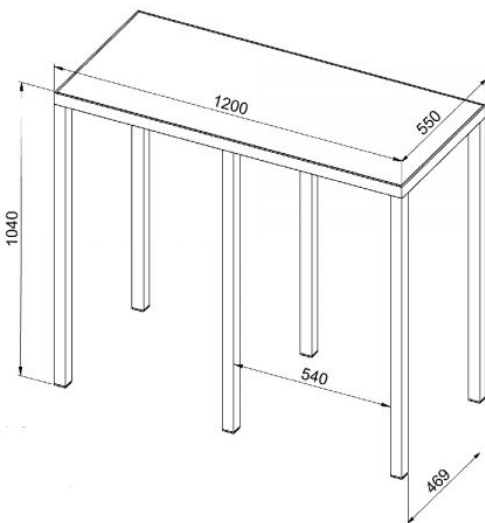

Chassis 6 feet of 1000mm

for units 1 - 2 - 3 - 4 - 5 - 6 - 7 TBG

D8290M

MADE IN FRANCE

CUSTOM MADE

To accommodate your cooling unit we offer a range of robust stainless steel frames.

Technical Specifications

DIMENSION VERTICALE (MM)	1200 x 550 x 1040
--------------------------	-------------------

To discover more about this product, scan this QR code.