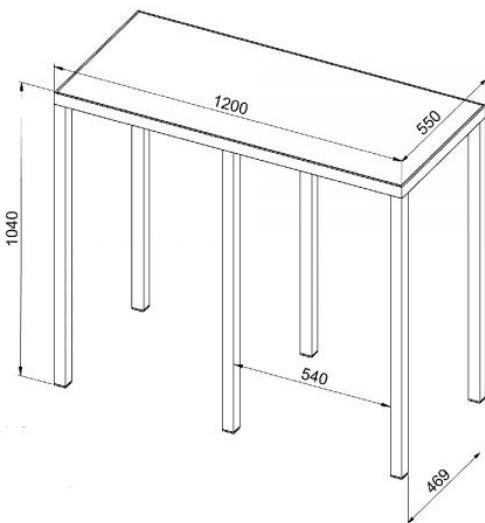

Chassis 6 feet of 1000mm

for units 1 - 2 - 3 - 4 - 5 - 6 - 7 TBG

D8290M

MADE IN FRANCE

CUSTOM MADE

To accommodate your cooling unit we offer a range of robust stainless steel frames.

Technical Specifications

| | |
|-------------------------|-------------------|
| VERTICAL DIMENSION (MM) | 1200 x 550 x 1040 |
|-------------------------|-------------------|

To discover more about this product, scan this QR code.