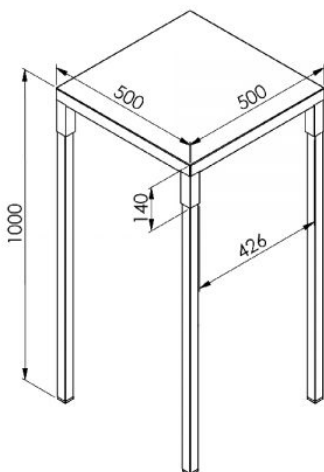

## Chassis 4 feet of 1000mm

for units 1 - 2 - 3 - 4 - 5 - 6 - 7 TBG

D8241M

MADE IN FRANCE

CUSTOM MADE

To accommodate your cooling unit we offer a range of robust stainless steel frames.

## Technical Specifications

DIMENSION VERTICALE (MM)	500 x 500 x 1000
--------------------------	------------------

To discover more about this product, scan this QR code.