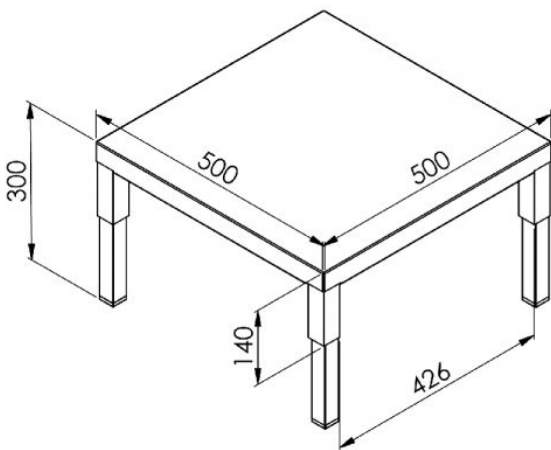

Chassis 4 feet of 350mm

for units 1 - 2 - 3 - 4 - 5 - 6 - 7 TBG

D8241

MADE IN FRANCE

CUSTOM MADE

To accommodate your cooling unit we offer a range of robust stainless steel frames.

Technical Specifications

DIMENSION VERTICALE (MM)	500 x 500 x 300
--------------------------	-----------------