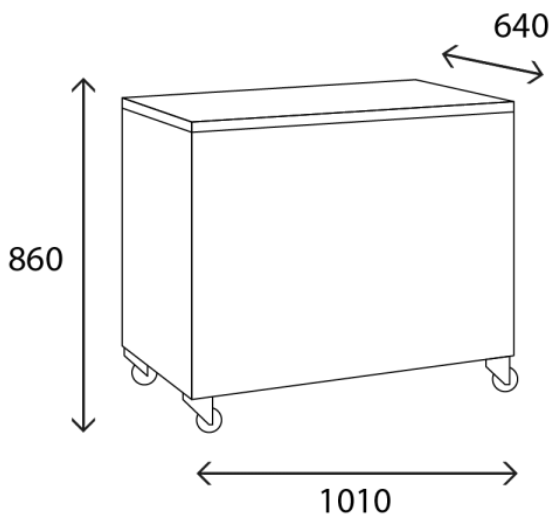

bahut botellersos fridge - tefcold

C5421R

Practical white lacquered inner lining: 4 wheels, 2 of which have brakes / drain plug inside.

Its undeniable advantages: this chest fridge offers a very large storage capacity as well as a large door opening to store a full carton of drinks. She will keep your drinks at the temperature of your choice. On request: a stainless steel transport frame is also available to safely transport your box during your various events, the frame is also stackable.

Technical Specifications

TYPE DE POSE	TO BE PLACED
DIMENSIONS (MM)	L.1010 x d.640 x h.860
PIEDS	4 wheels, 2 of which have brakes
FROID	Static
PORTE	
CAPACITE UTILE (L)	261
PLAGE DE TEMPERATURE (°C)	
FLUIDE FRIGORIGENE	R600A
POIDS (KG)	61
THERMOSTAT (TEMPÉRATURE DE LA RÉSERVE FROID)	mechanical