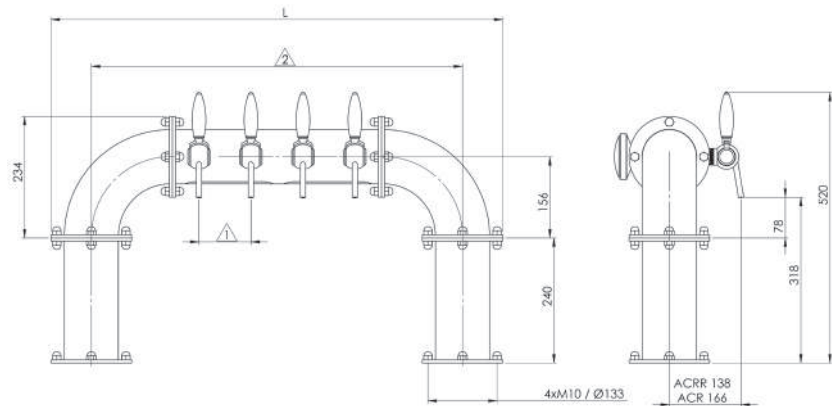

Golden Gate

3/4/5/6/7/8/9/10 TIRAGES
MACARON Ø82