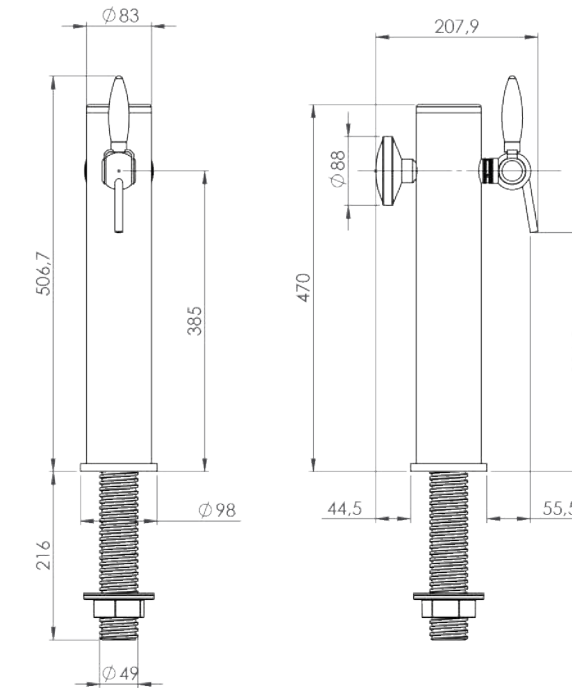

# Barry

1 TIRAGE  
MACARON Ø82

OLIVE