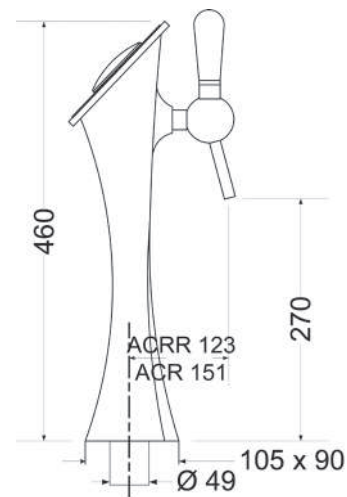

HALIFAX

1 TIRAGE
MACARON Ø82